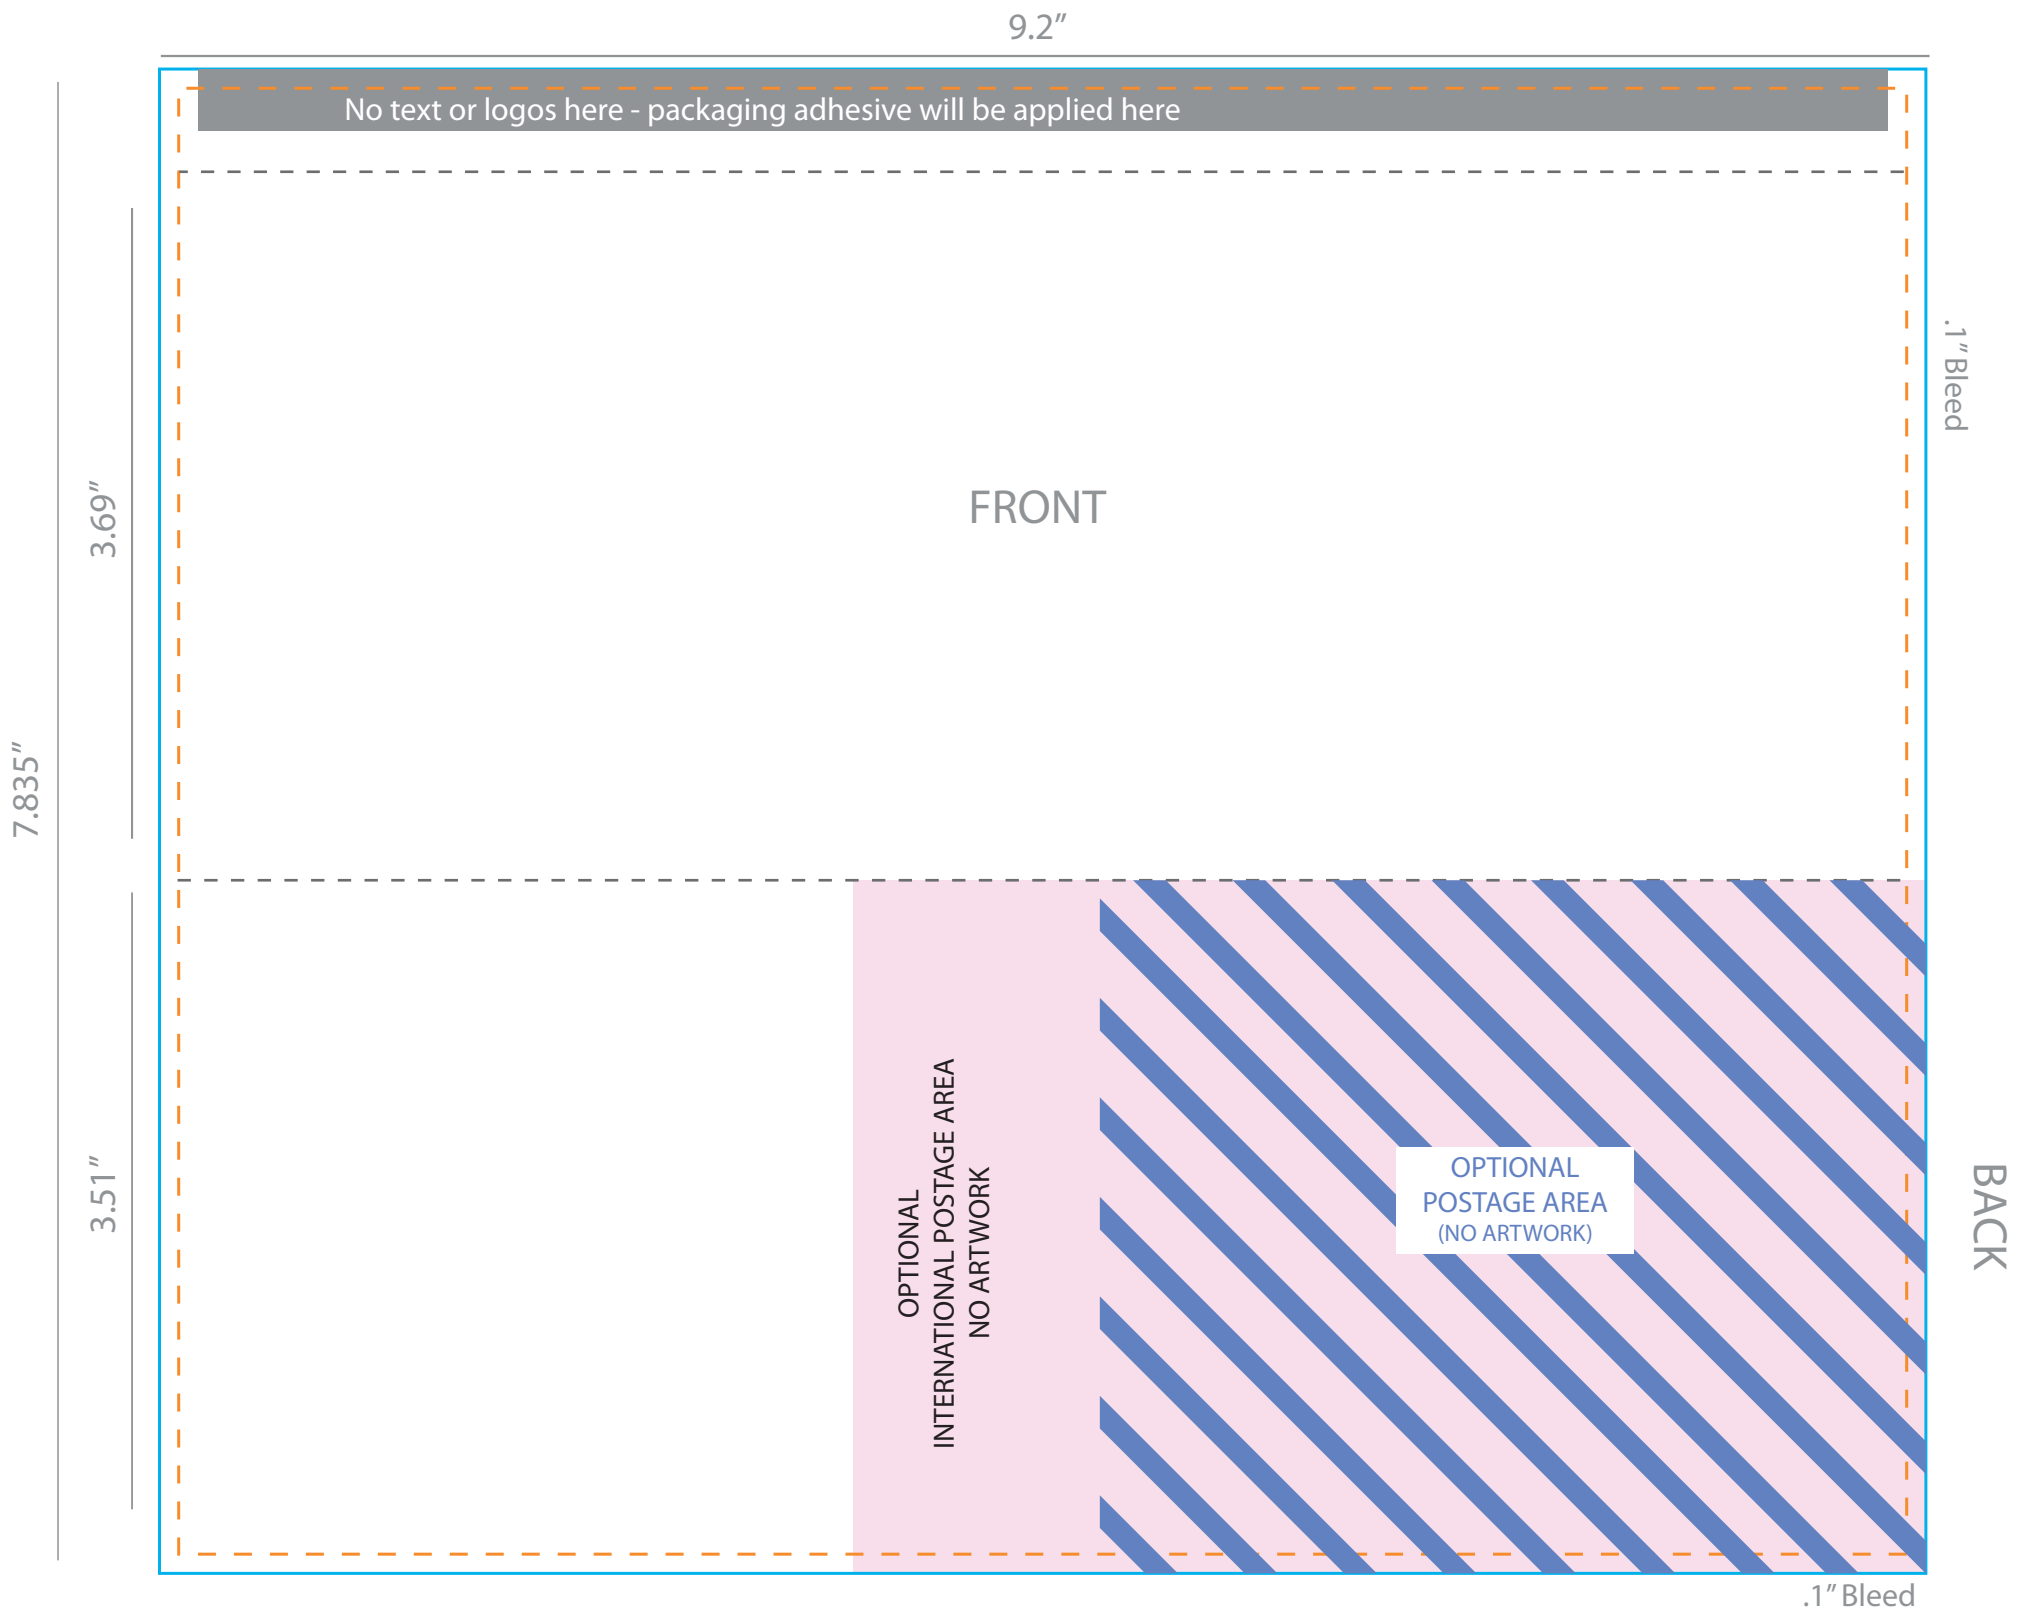

Presentation/Mailable Tube (9"w)

COMMENTS:

All raster-based artwork should be at least 300 dpi. When sending vector artwork (Adobe Illustrator, Corel Draw, Macromedia Freehand) please convert all type to paths or outlines or include the printer and screen font files.

-  **Bleed Line (9.2"w x 7.835"h)**
All background artwork should extend to this line (0.1" outside the Die Line)
-  **Die Line (9"w x 7.635"h)**
Visual Portion of what will show on tube.
-  **Fold Lines**
Shows where tube will be folded.
-  **Domestic Shipping Label Area** No art here
-  **International Shipping Label Area** No art here

*Address area provided for mailing as needed