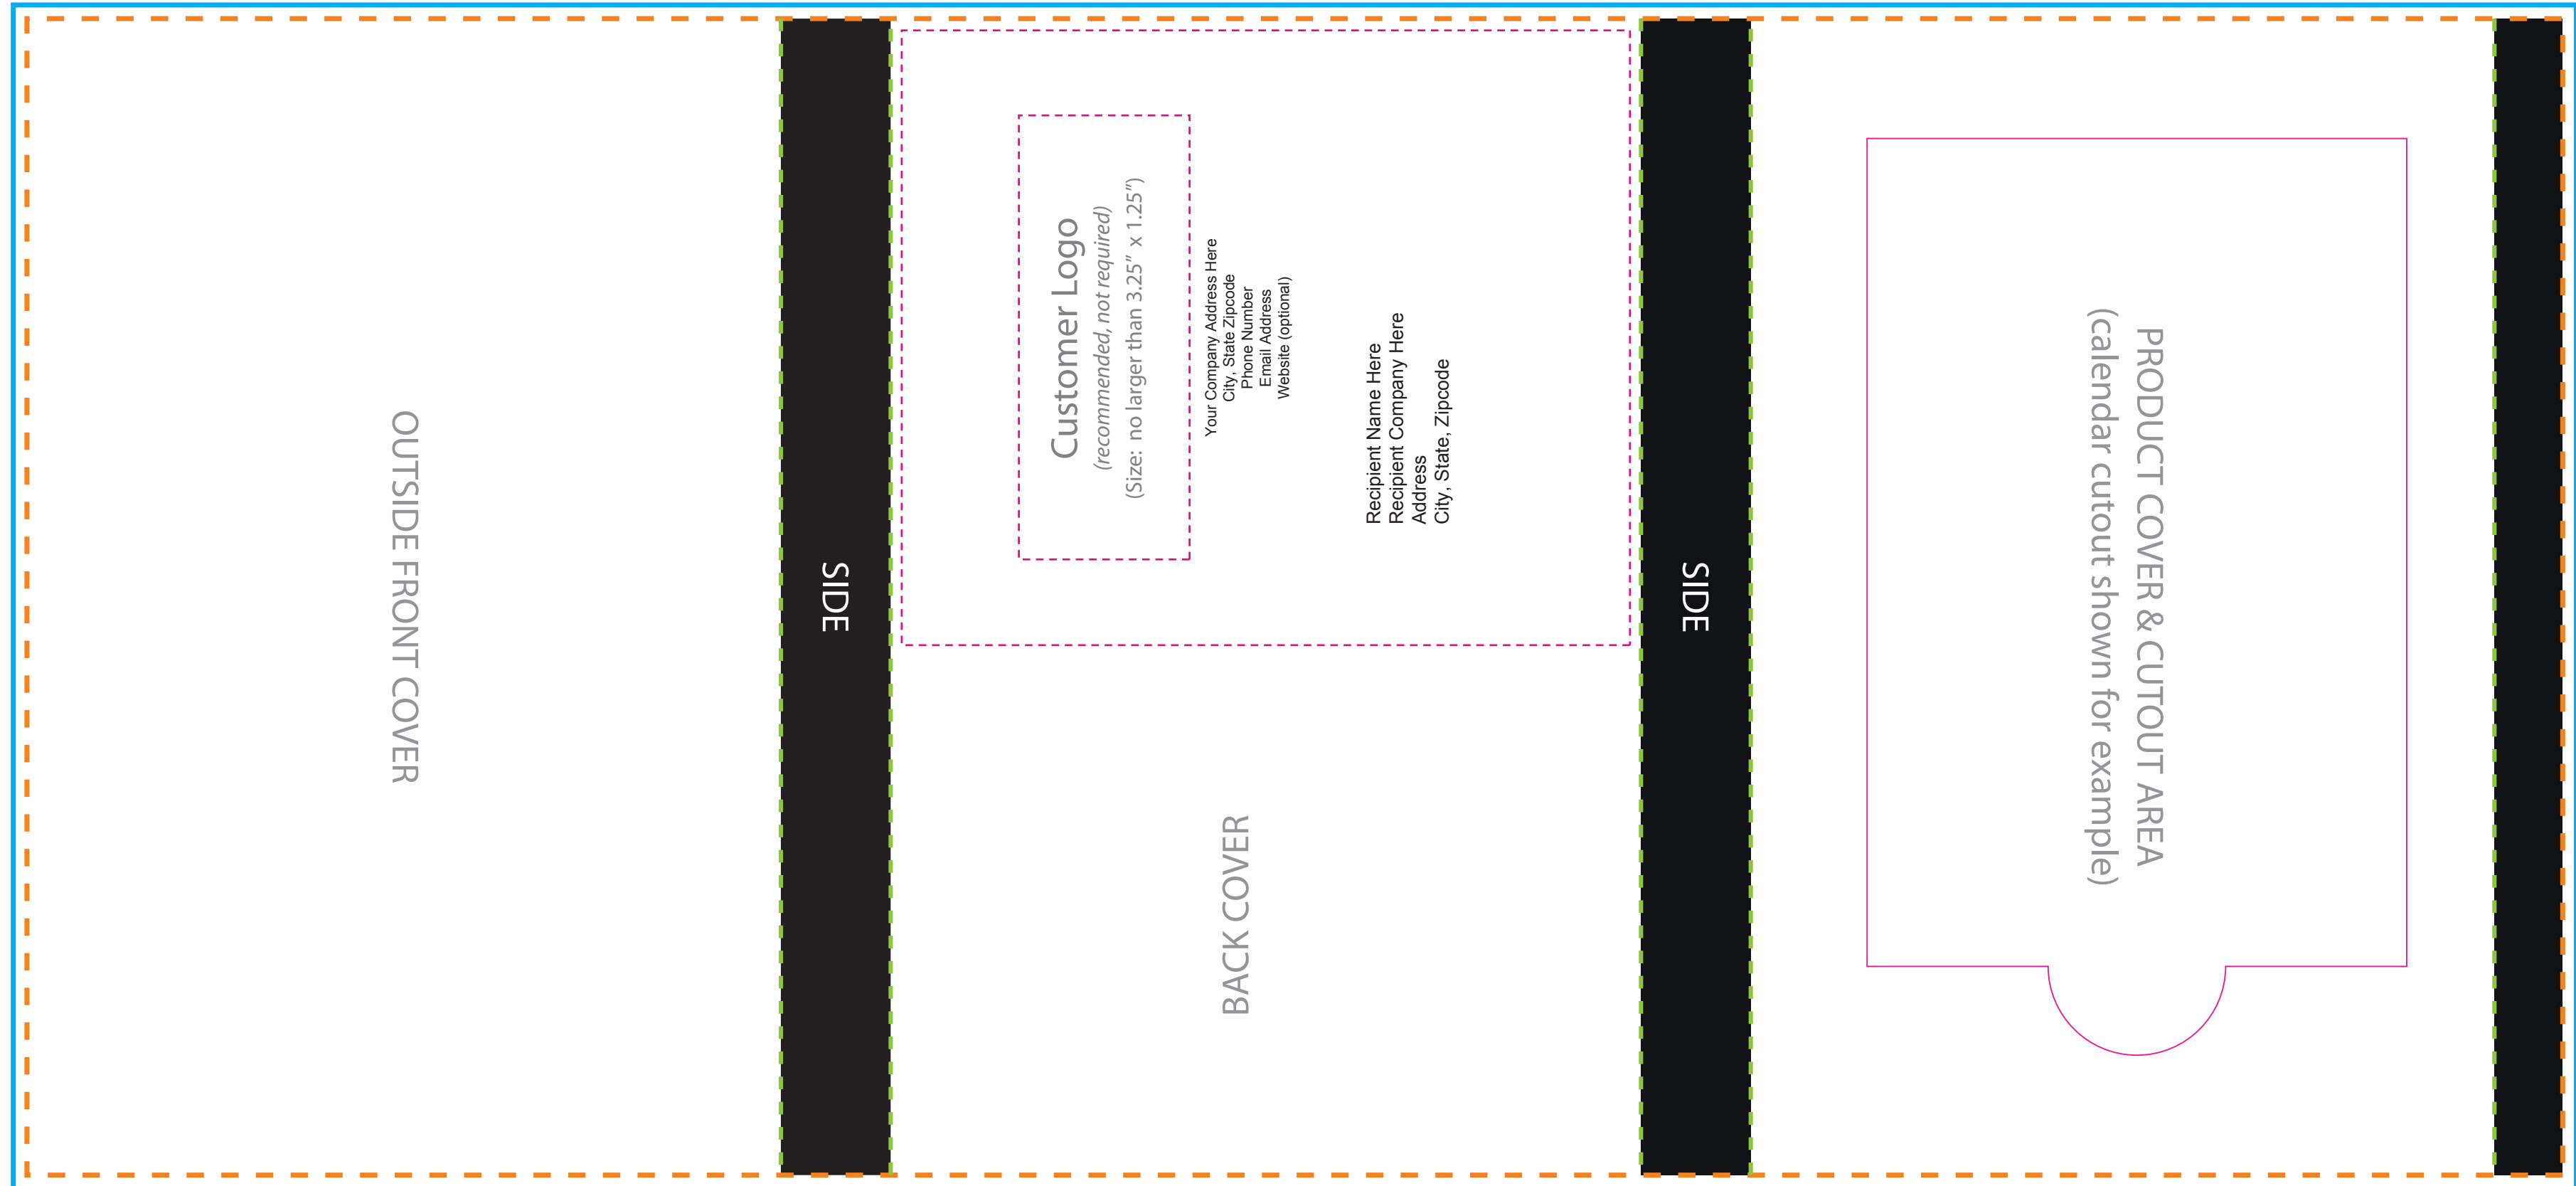

Postcard Box Plus - Large Outside

COMMENTS:

All raster-based artwork should be at least 300 dpi. When sending vector artwork (Adobe Illustrator, Corel Draw, Macromedia Freehand) please convert all type to paths or outlines or include the printer and screen font files.

- **Bleed Line (18.77" w x 8.66" h)**
  All background artwork should extend to this line (0.1" outside the Die Line)
- **Die Line (18.57" w x 8.46" h)**
  Final product will be cut down to this line
- **Fold Lines**
  Where packaging will be folded.
- **Recommended area for direct mail art**
- **Cutout area for product**

18.57"

8.46"