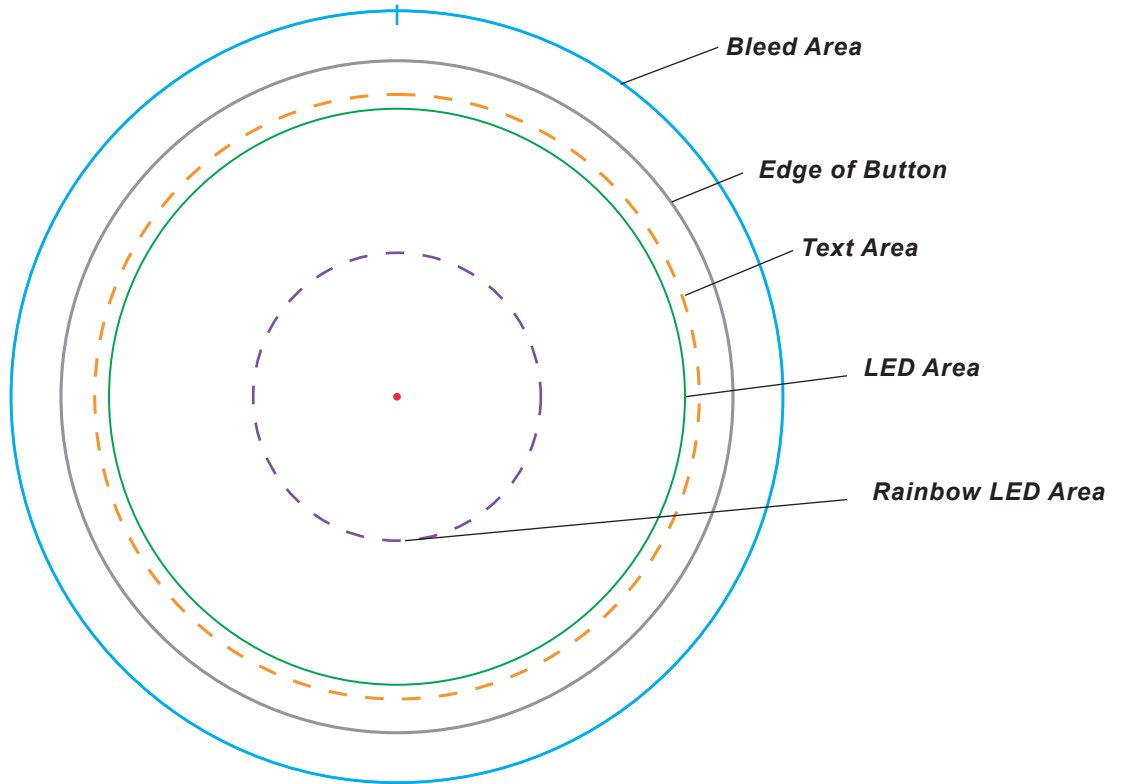

3.5" Round Button

1035796

- Full Bleed Area (4.02" radius)
- Edge of Button (3.5" radius)
- - - Text Area (3.149" radius)
Keep important text and logos inside this area
- LED Area (3" radius)
Keep important text and logos inside this area
- - - Rainbow LED Area (1.498" radius)
- LED Location