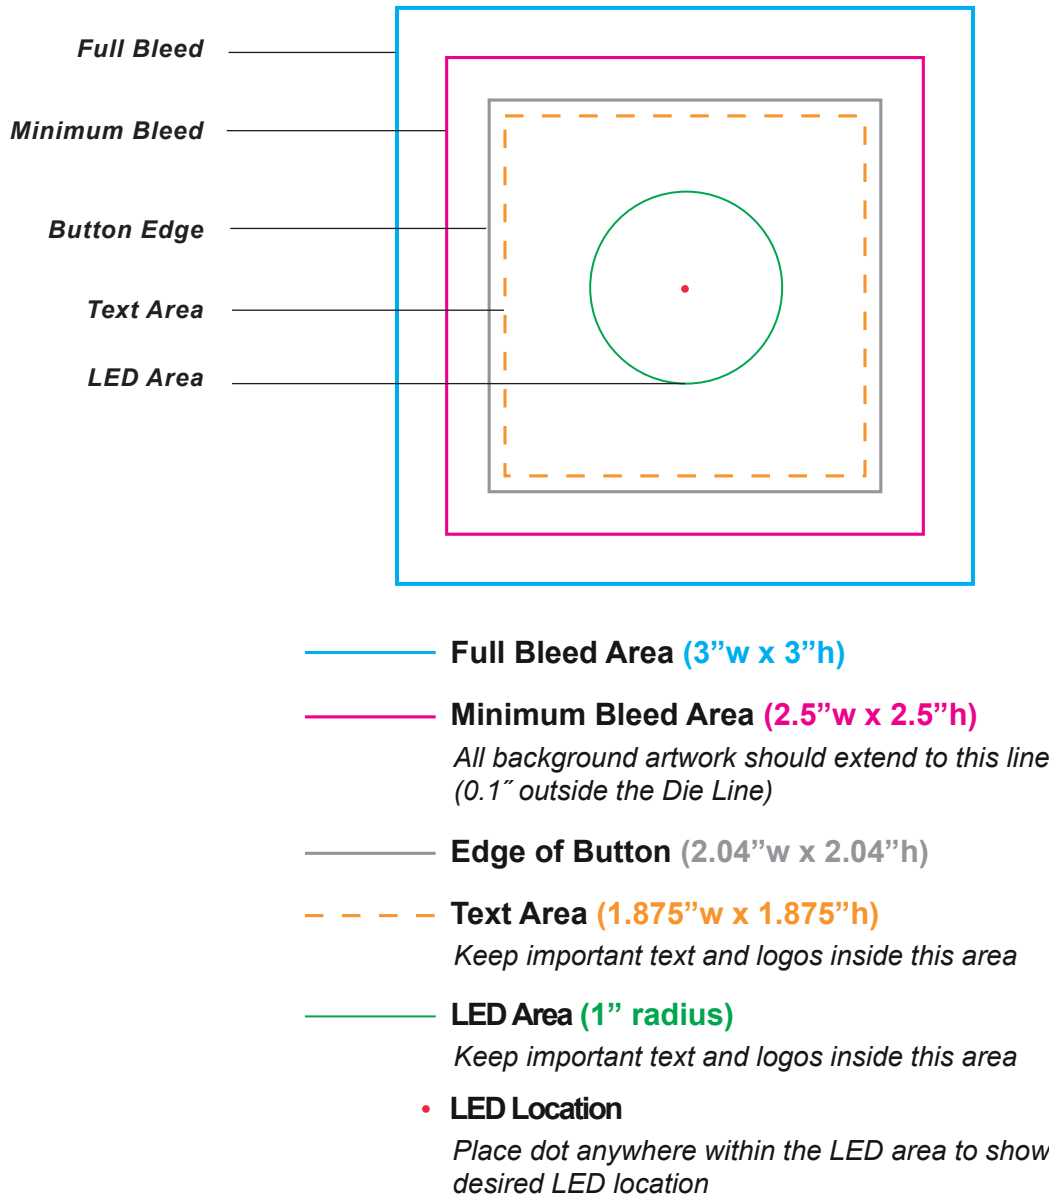

2" Square Flashing Button

1035814

COMMENTS:

Vector artwork preferred. When sending vector artwork (Adobe Illustrator, Corel Draw, Macromedia Freehand) please convert all type to paths or outlines or include the printer and screen font files. If sending raster-based artwork, make sure all artwork is at least 300 dpi.