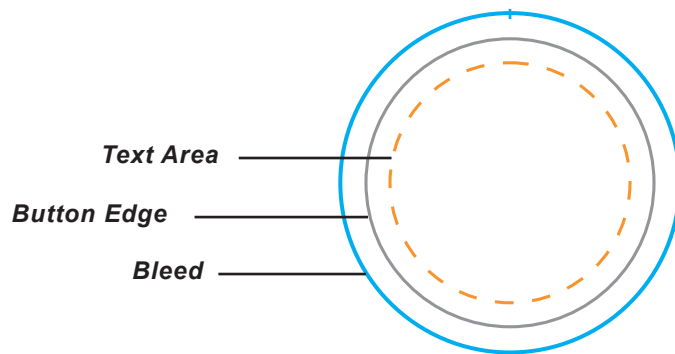

# 1.5" Round Button

1000475

**Full Bleed Area (1.768" Radius)**

**Edge of Button (1.5" Radius)**

**Text Area (1.25" Radius)**

*Keep important text and logos inside this area*

## COMMENTS:

**Vector artwork preferred.** When sending vector artwork (Adobe Illustrator, Corel Draw, Macromedia Freehand) please convert all type to paths or outlines or include the printer and screen font files. If sending raster-based artwork, make sure all artwork is at least 300 dpi.