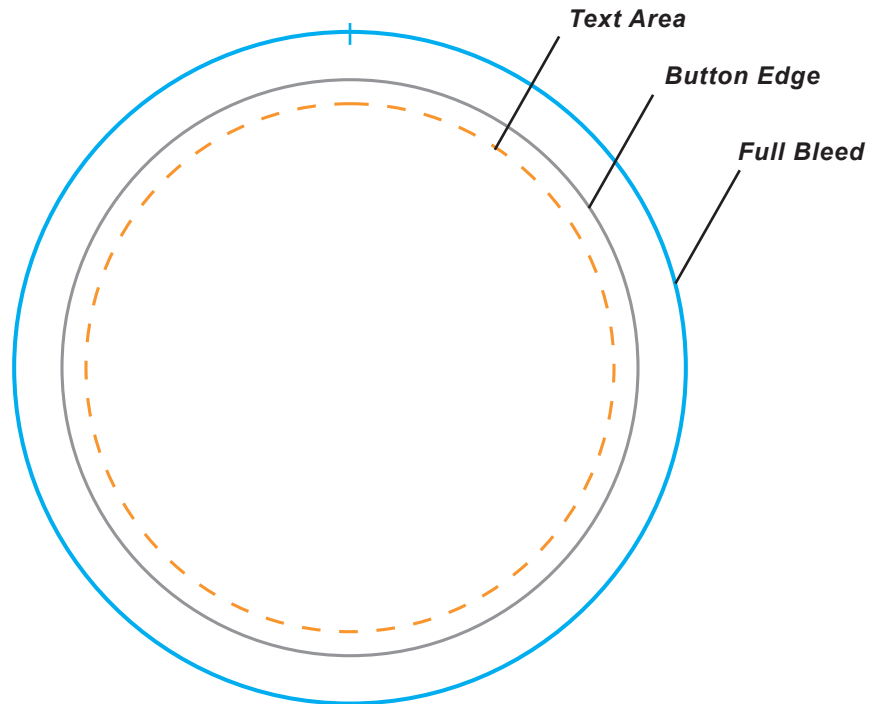

3" Round Button

1035791

Full Bleed Area (3.498" Radius)

Edge of Button (3" Radius)

Text Area (2.75" Radius)

Keep important text and logos inside this area

COMMENTS:

Vector artwork preferred. When sending vector artwork (Adobe Illustrator, Corel Draw, Macromedia Freehand) please convert all type to paths or outlines or include the printer and screen font files. If sending raster-based artwork, make sure all artwork is at least 300 dpi.