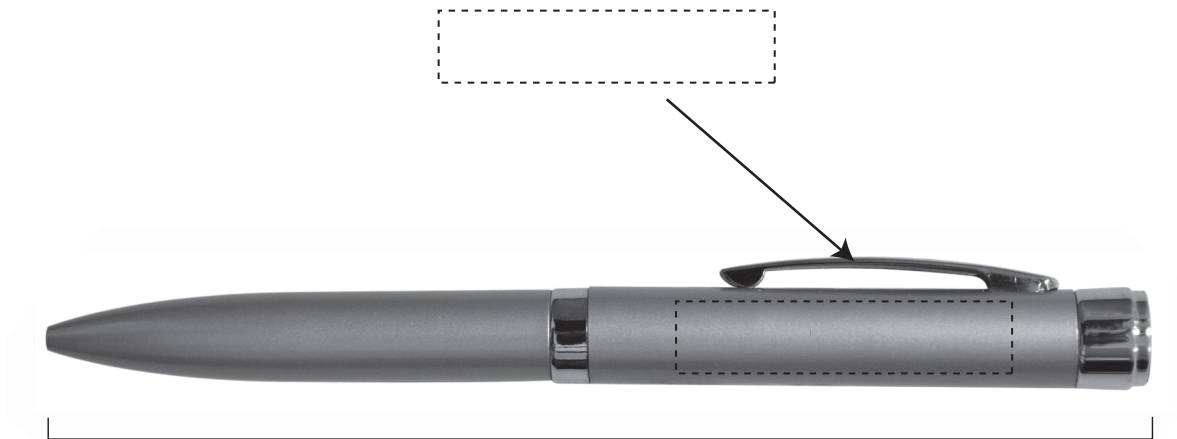

# Projector Pen Silver

## Maximum Imprint

1.75" w x 0.375" h

*All dimensions are actual size.*

Pen Size:  
5.75" x 0.5"