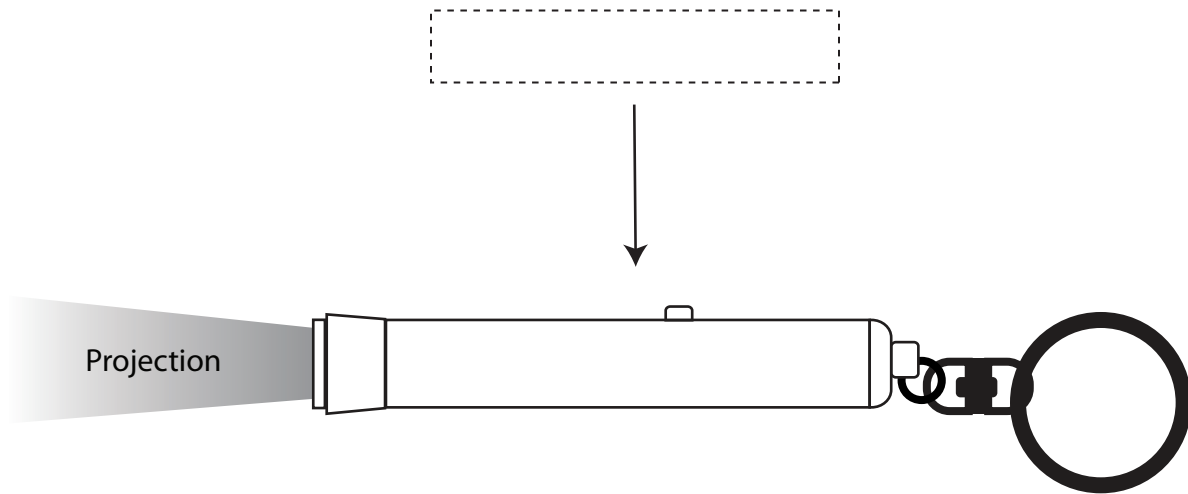

# Keychain Projector

### Maximum Imprint

2.125"w x 0.375"h

*All dimensions are actual size.*

### Projection Image

.125"w x .125"h

*All dimensions are actual size.*

### Projection Image

enlarged

*As seen on surface*