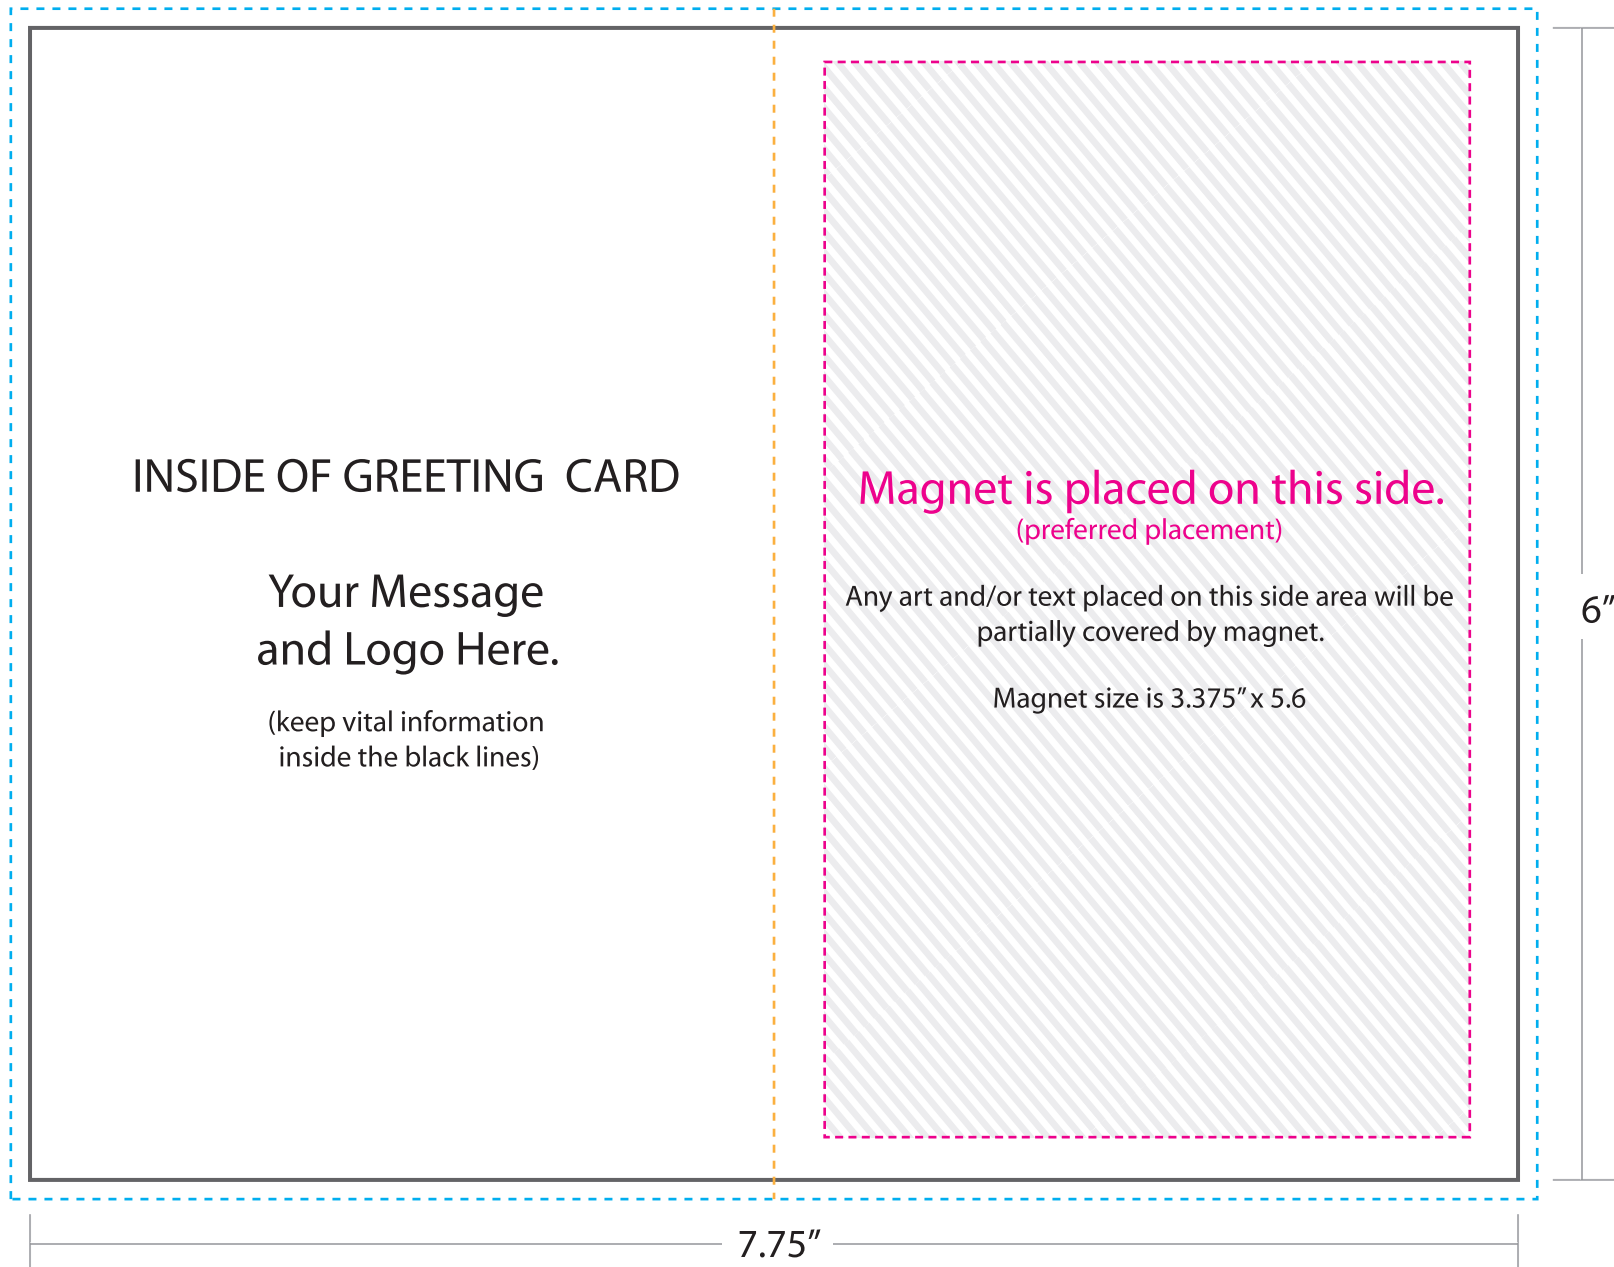

# Mail-Ready Greeting Card

*inside*

—— Black solid line represents cut line. Final document size when cut is 6" x 7.75" (folds to 3.875" x 6")

----- Blue dotted line represents .1" (or 1/10") bleed on all sides.

Make sure your artwork extends out to this point (with bleed, document size is 6.2" x 7.95").

----- Orange dotted line in center represents where the wrap will fold.

# Mail-Ready Greeting Card *outside*

- Black solid line represents cut line. Final document size when cut is 6" x 7.75" (folds to 3.875" x 6")
- - - - Blue dotted line represents .1" (or 1/10") bleed on all sides.  
Make sure your artwork extends out to this point (with bleed, document size is 6.2" x 7.95").
- - - - Orange dotted line in center represents where the wrap will fold.